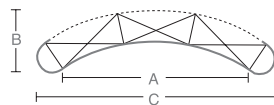

Pop Up illustrations - plan view

Pop Up dimensions

CURVE		
3 bay	A	2000mm
	B	510mm
	C	2350mm
4 bay	A	2353mm
	B	735mm
	C	2920mm

Zeus Standard 3 bay

with moulded carry case

- Height 2.25m
- 3 bay frame size
- 5 graphic panel pack
- Bag for frame
- Bag for magnetic bars
- Moulded wheeled carry case

Product Code **ZEC SG 3x3**

Price **£1,255**

Zeus Standard 4 bay

with moulded carry case

- Height 2.25m
- 4 bay frame size
- 6 graphic panel pack
- Bag for frame
- Bag for magnetic bars
- Moulded wheeled carry case