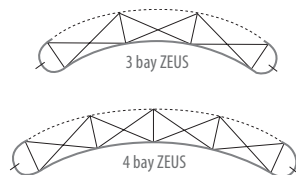

Pop Up illustrations - plan view

Pop Up dimensions

CURVE		
3 bay	A	2000mm
	B	510mm
	C	2350mm
4 bay	A	2353mm
	B	735mm
	C	2920mm

Zeus Standard 3 bay

with moulded carry case

- Height 2.25m
- 3 bay frame size
- 5 graphic panel pack
- Bag for frame
- Bag for magnetic bars
- Moulded wheeled carry case

Product Code **ZEC SG 3x3**

Price **£1,255**

Zeus Standard 4 bay

with moulded carry case

- Height 2.25m
- 4 bay frame size
- 6 graphic panel pack
- Bag for frame
- Bag for magnetic bars
- Moulded wheeled carry case

The Zeus pop-up stand is a hardwearing and robust pop-up display stand. It features quick-fit magnetic bars so that the graphic panels attach to the frame in exactly the same position each time, creating a seamless backdrop. The Zeus pop-up stand is an easy-to-operate system, assembling in minutes and packs down into a compact carry case, making it one of the easiest systems to transport.